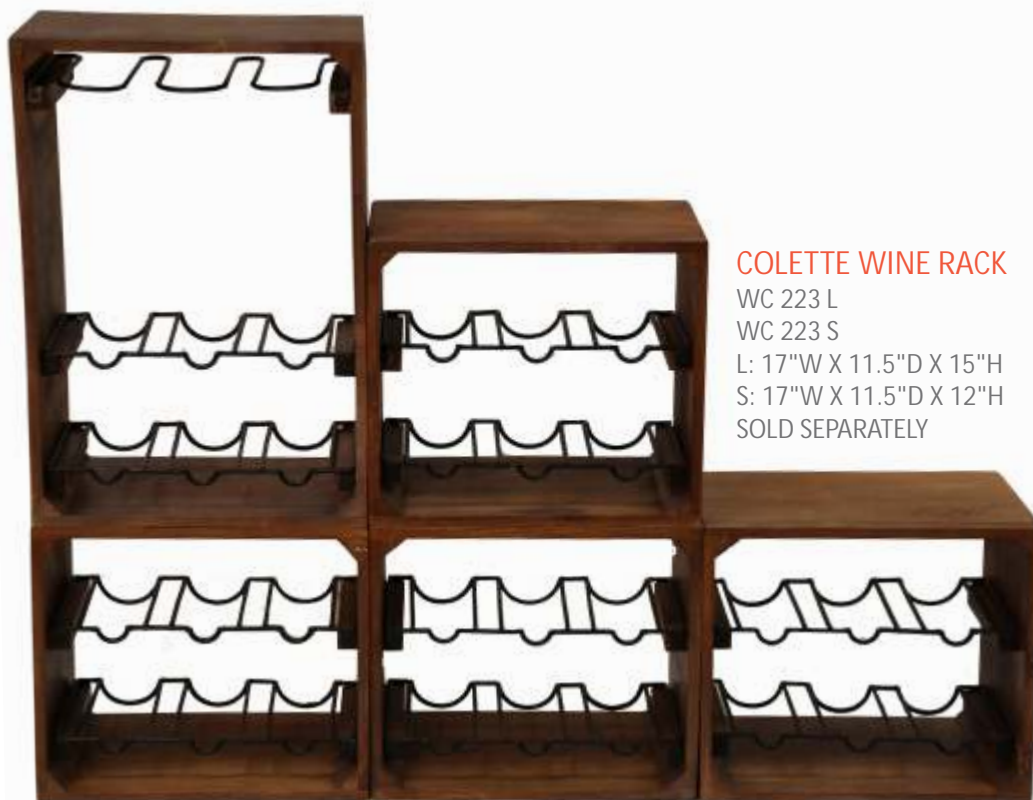

VINCENT BAR CART

SB 009
54"W X 20"D X 42"H

COLETTE WINE RACK

WC 223 L
WC 223 S
L: 17"W X 11.5"D X 15"H
S: 17"W X 11.5"D X 12"H
SOLD SEPARATELY

WINE / BAR CABINETS

CALISTOGA WINE CABINET

WC 221

31"W X 21"D X 43"H